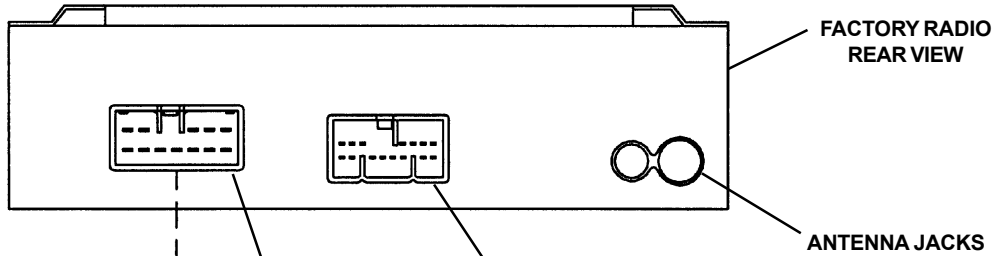

CDC-T02

8-PIN DIN CONNECTOR

5 METER DIN CABLE (SUPPLIED W/ CD CHANGER)

10 DISC CD CHANGER